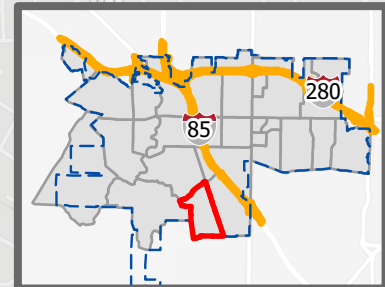

CUPERTINO

ZONE ID: CUP-E033

Know **all ways out** in the event of an evacuation
specific routes will be identified in an incident

REAL-TIME INFORMATION
AlertSCC.org
Radio Cupertino 1670 AM
Cupertino.org

PROVIDE
FEEDBACK: