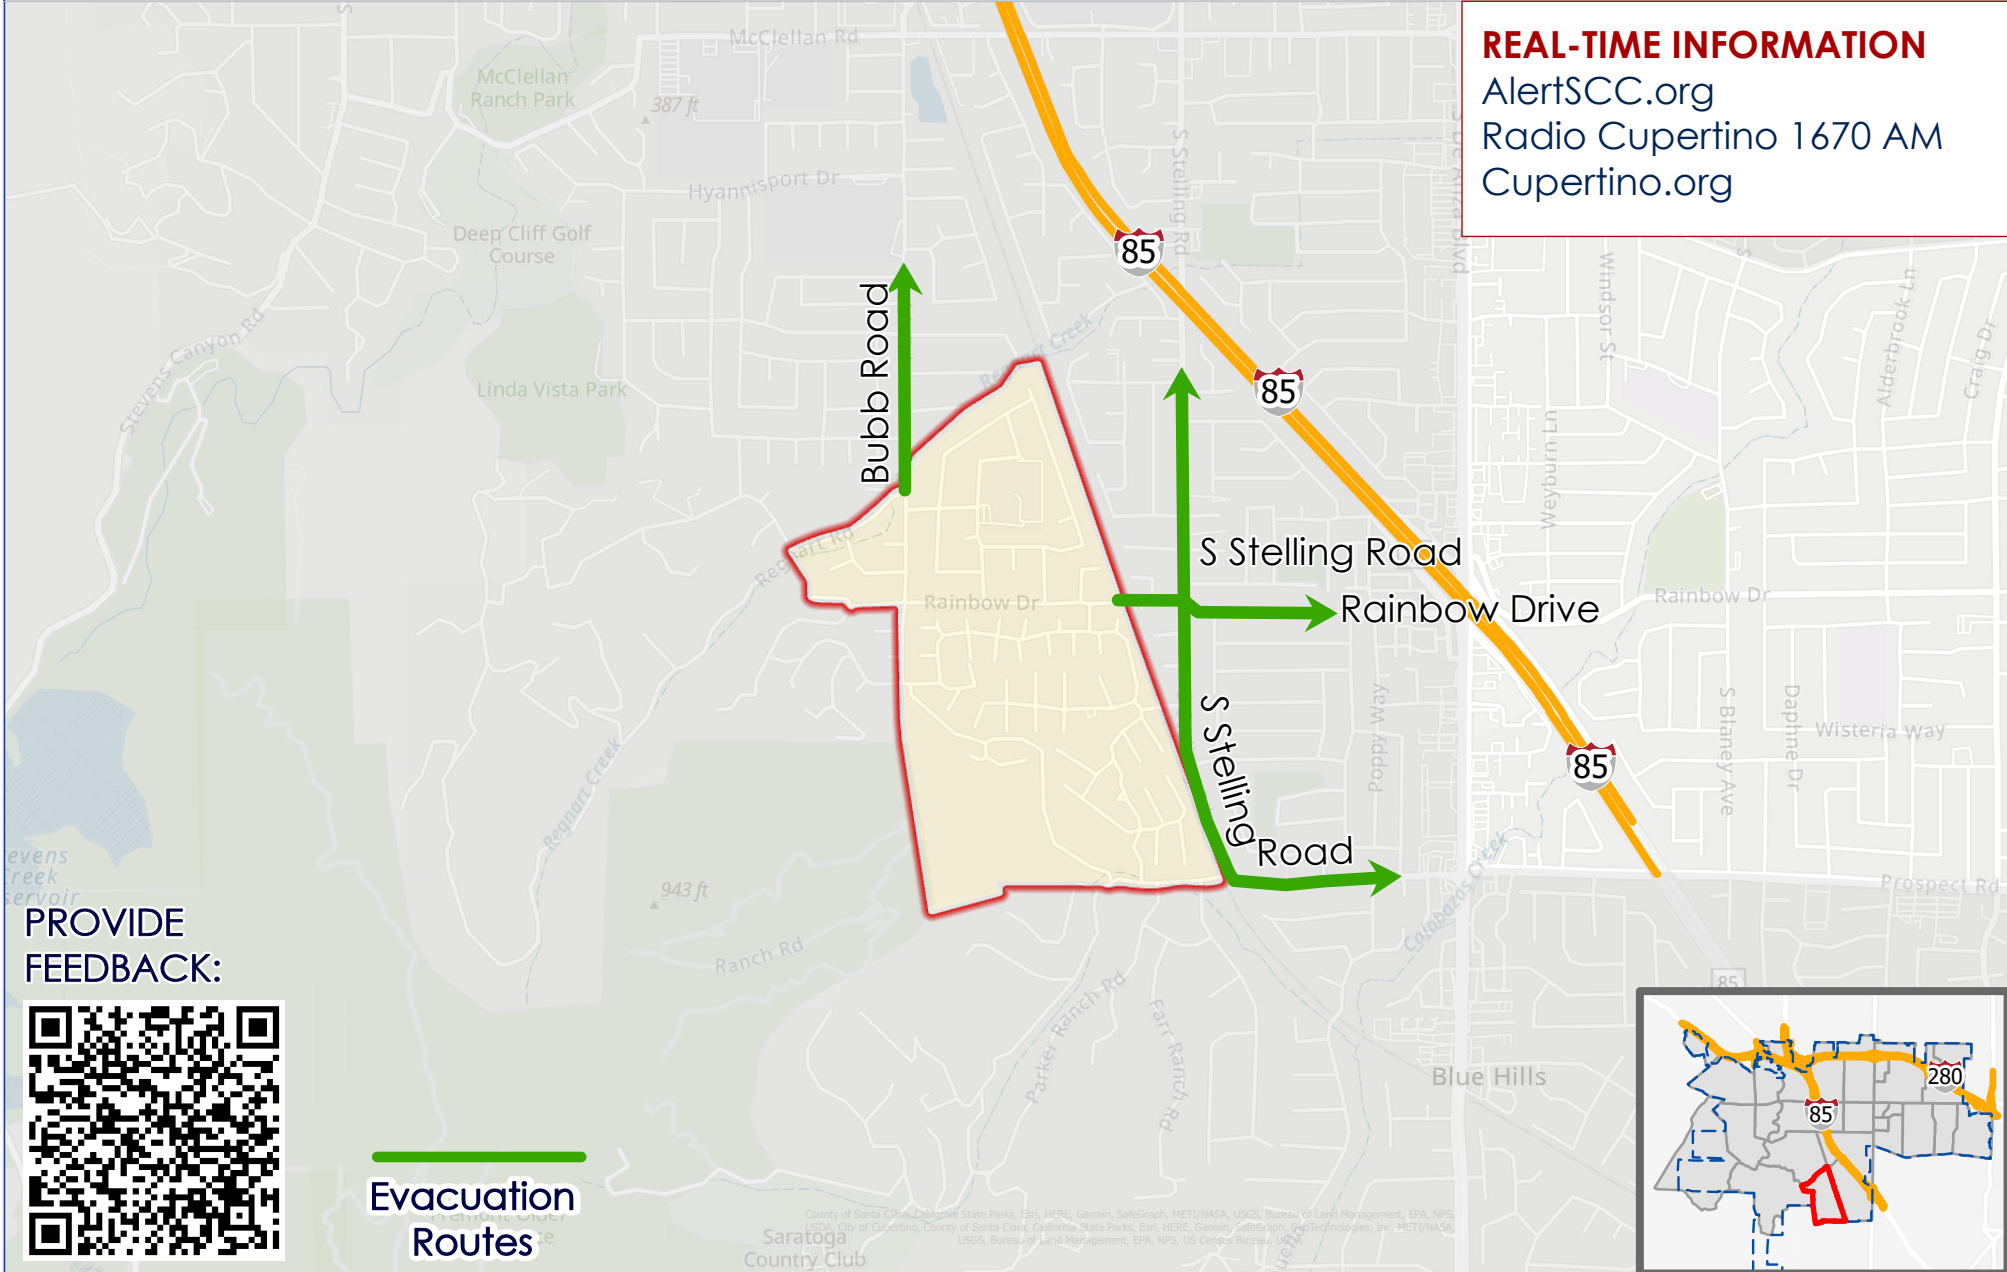

CUPERTINO

ZONE ID: CUP-E033

Know **all ways out** in the event of an evacuation
specific routes will be identified in an incident

REAL-TIME INFORMATION
AlertSCC.org
Radio Cupertino 1670 AM
Cupertino.org

PROVIDE
FEEDBACK:

KNOW ALL WAYS OUT OF YOUR NEIGHBORHOOD
SPECIFIC ROUTES WILL BE IDENTIFIED BASED ON AN INCIDENT

1. Have a **PLAN**

- For every member of your household
- Prepare Now: visit Cupertino's Office of Emergency Management at cupertino.org/emergency
- Learn about wildfire safety at sccfd.org

2. Know your **NEIGHBORS**

- Share vehicles
- Share information
- Who might need extra help?

3. Be Ready to **GO!**

- Register to receive evacuation orders: AlertSCC.org
- Register to receive power outage alerts: pge.com
- Tune your radio to RADIO CUPERTINO [1670 AM](http://1670AM)