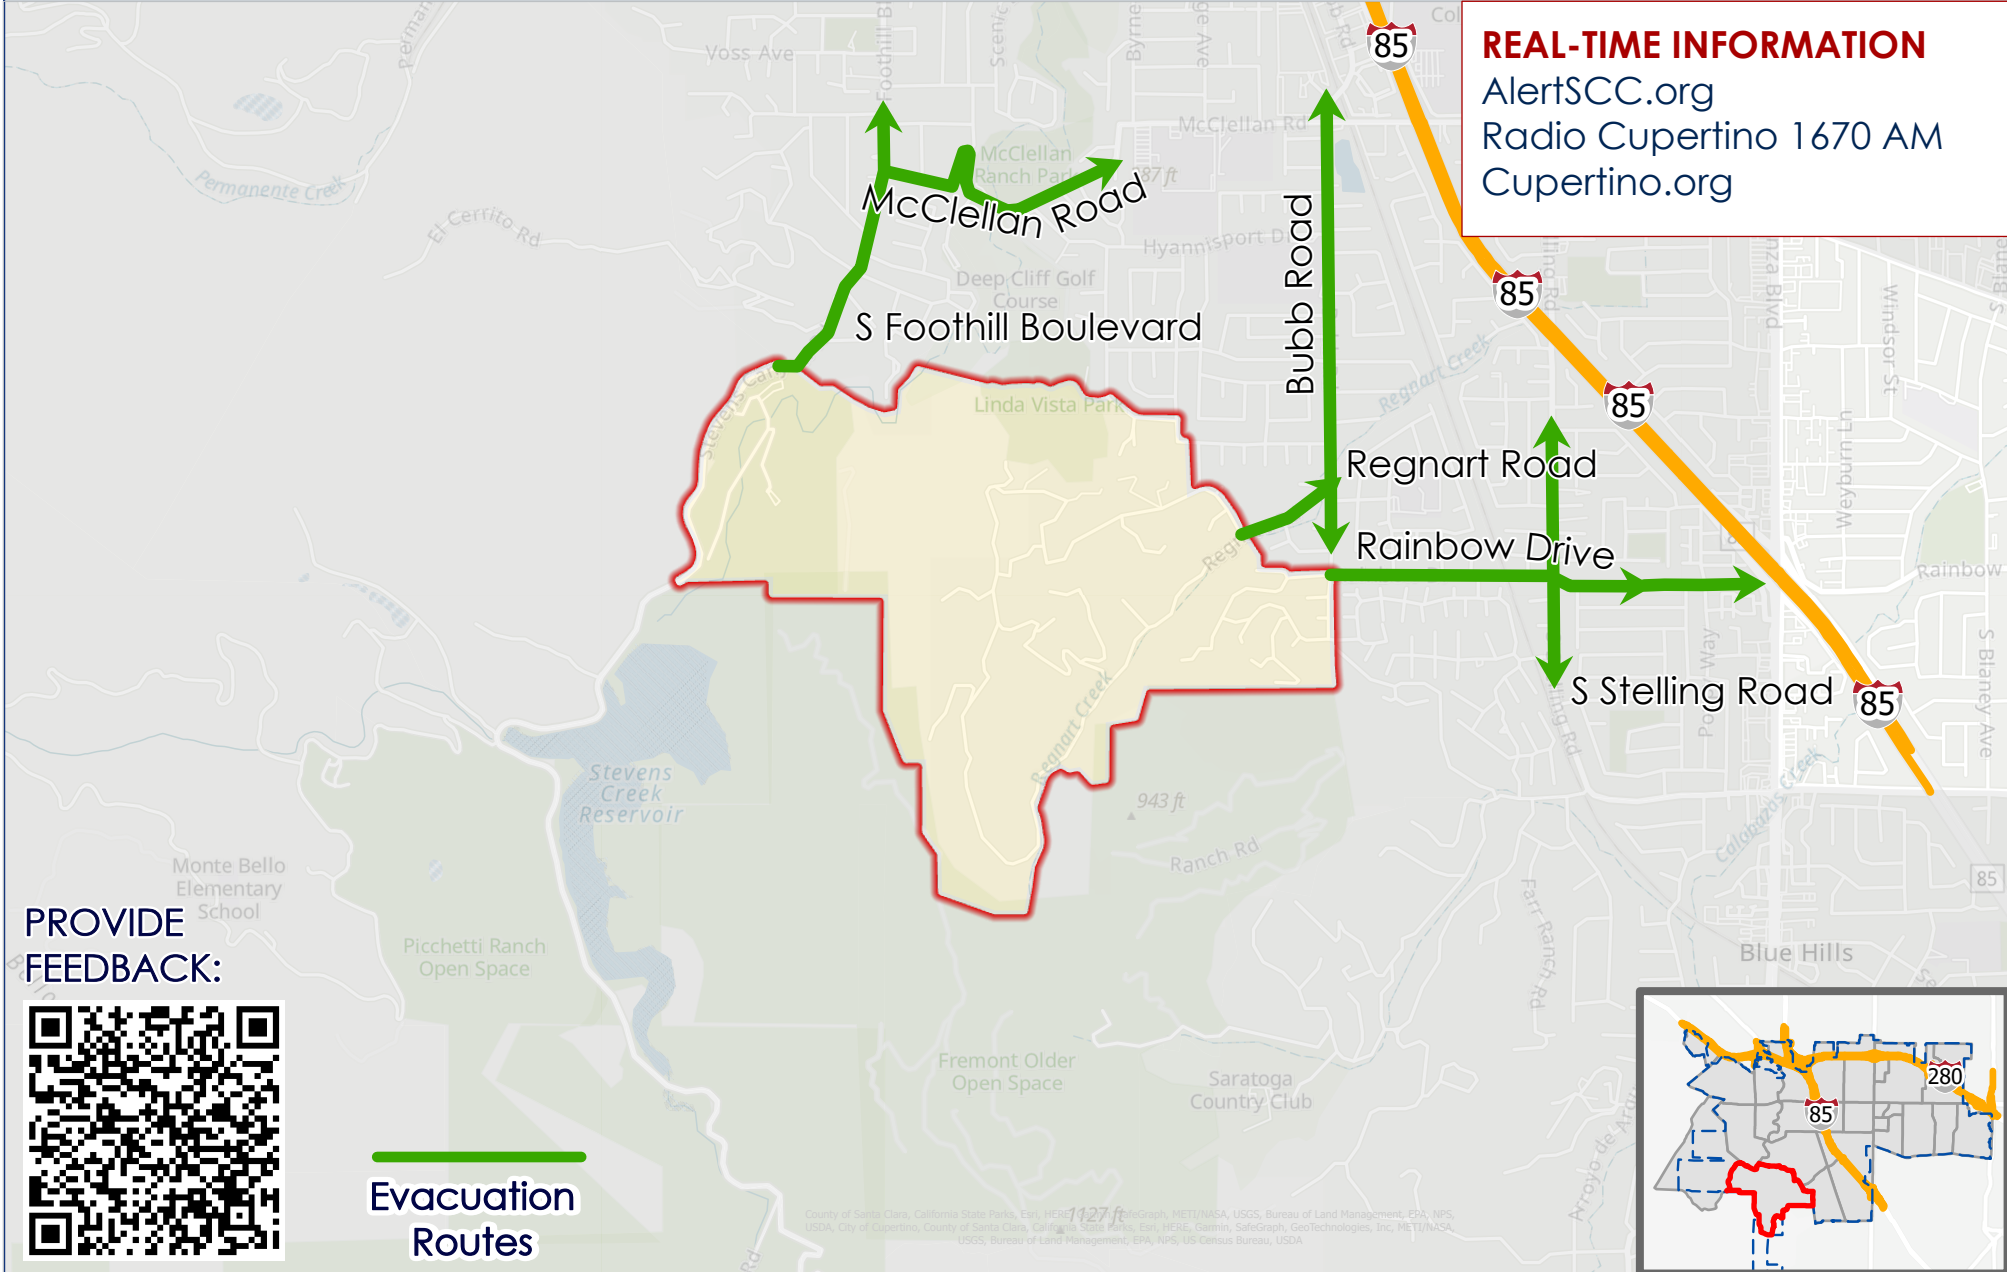

CUPERTINO

ZONE ID: CUP-E032

Know **all ways out** in the event of an evacuation
specific routes will be identified in an incident

REAL-TIME INFORMATION
AlertSCC.org
Radio Cupertino 1670 AM
Cupertino.org