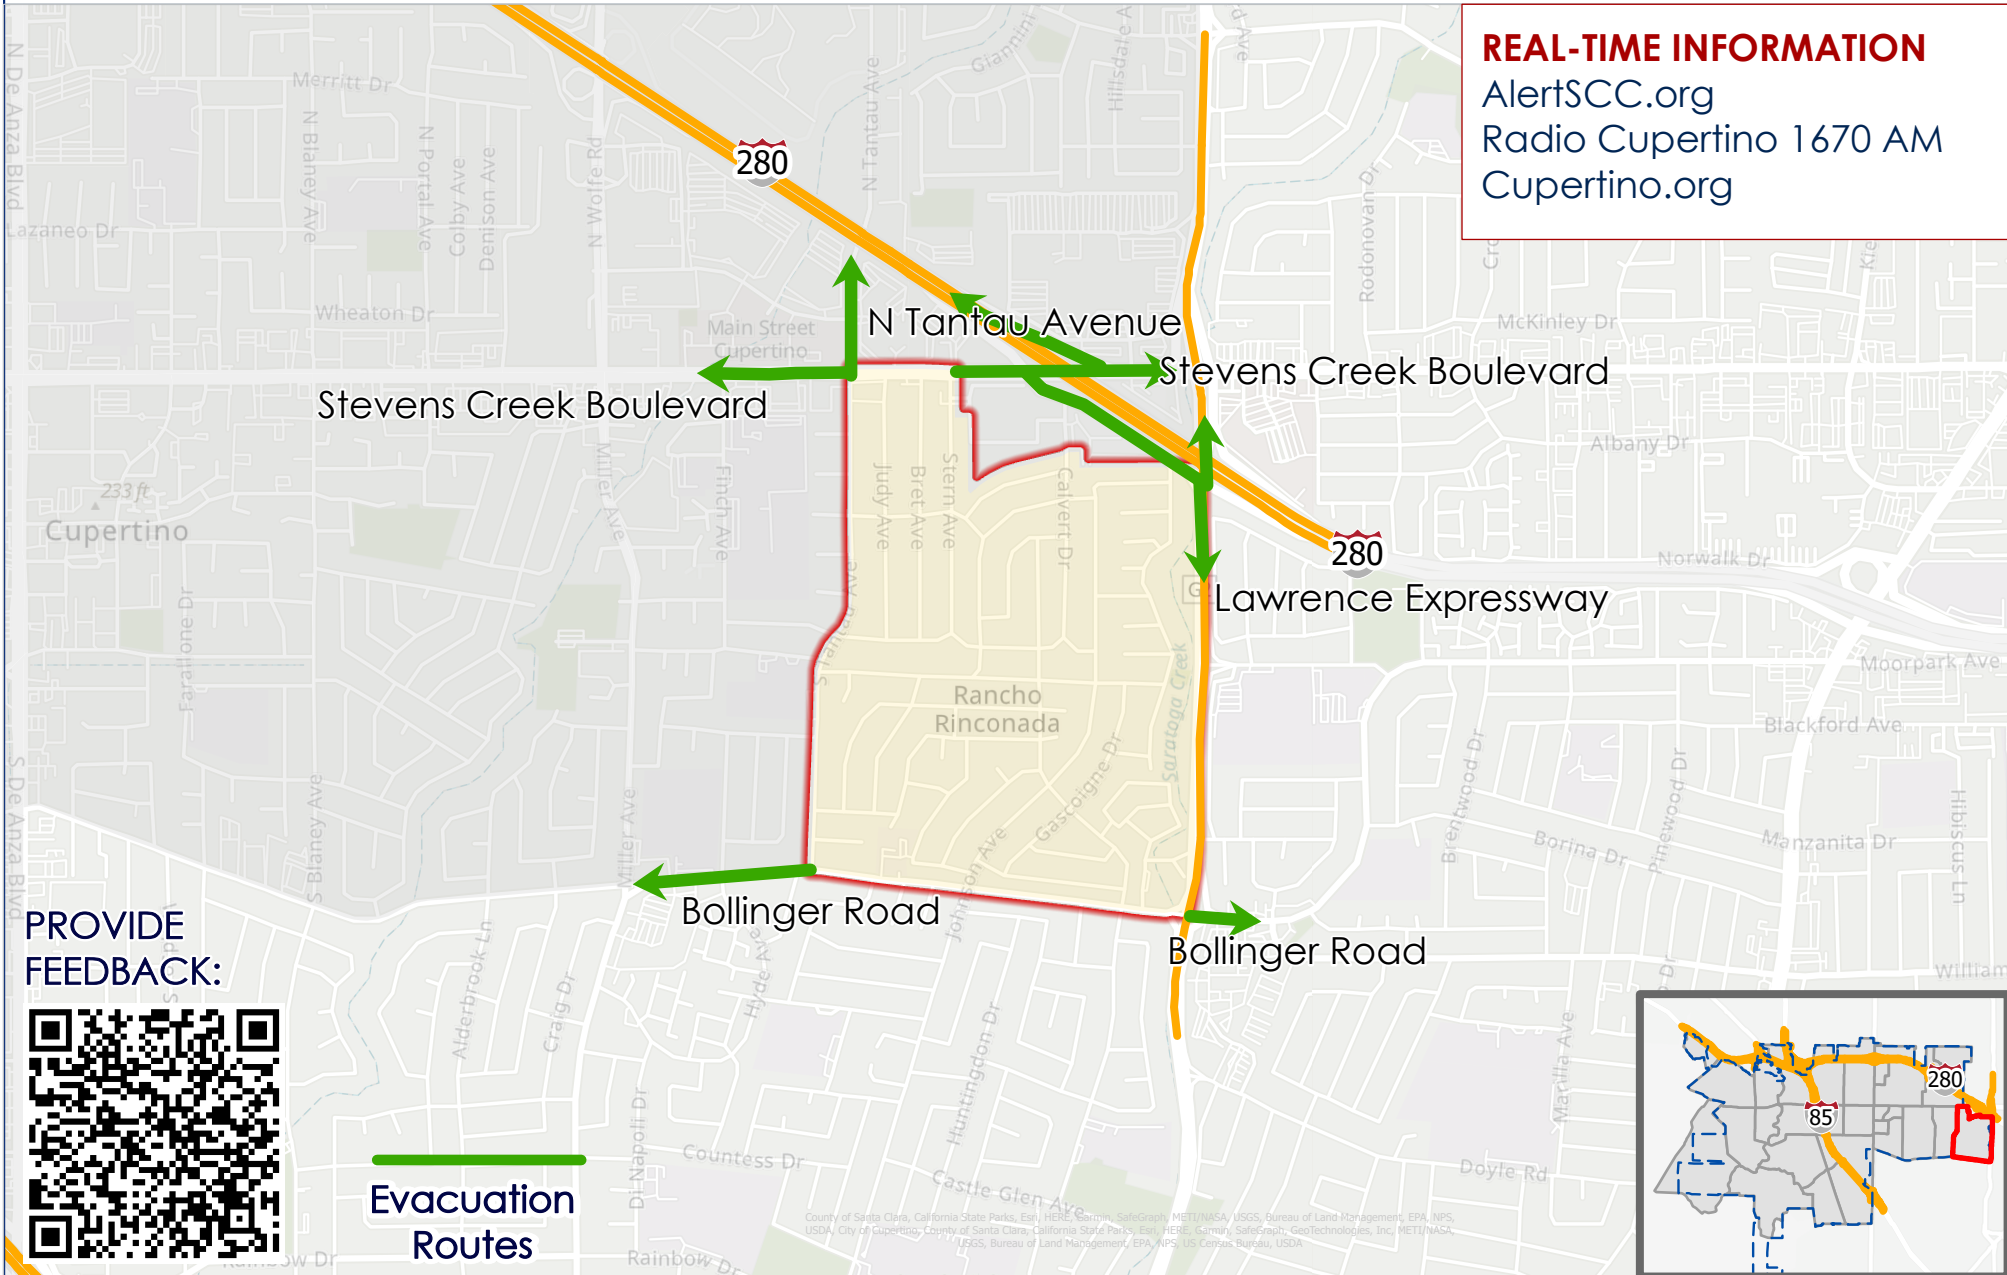

CUPERTINO

ZONE ID: CUP-E028

Know **all ways out** in the event of an evacuation
specific routes will be identified in an incident

REAL-TIME INFORMATION
AlertSCC.org
Radio Cupertino 1670 AM
Cupertino.org