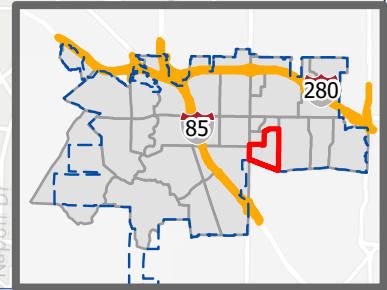

CUPERTINO

ZONE ID: CUP-E025

Know **all ways out** in the event of an evacuation
specific routes will be identified in an incident

REAL-TIME INFORMATION
AlertSCC.org
Radio Cupertino 1670 AM
Cupertino.org

PROVIDE
FEEDBACK:

Evacuation
Routes