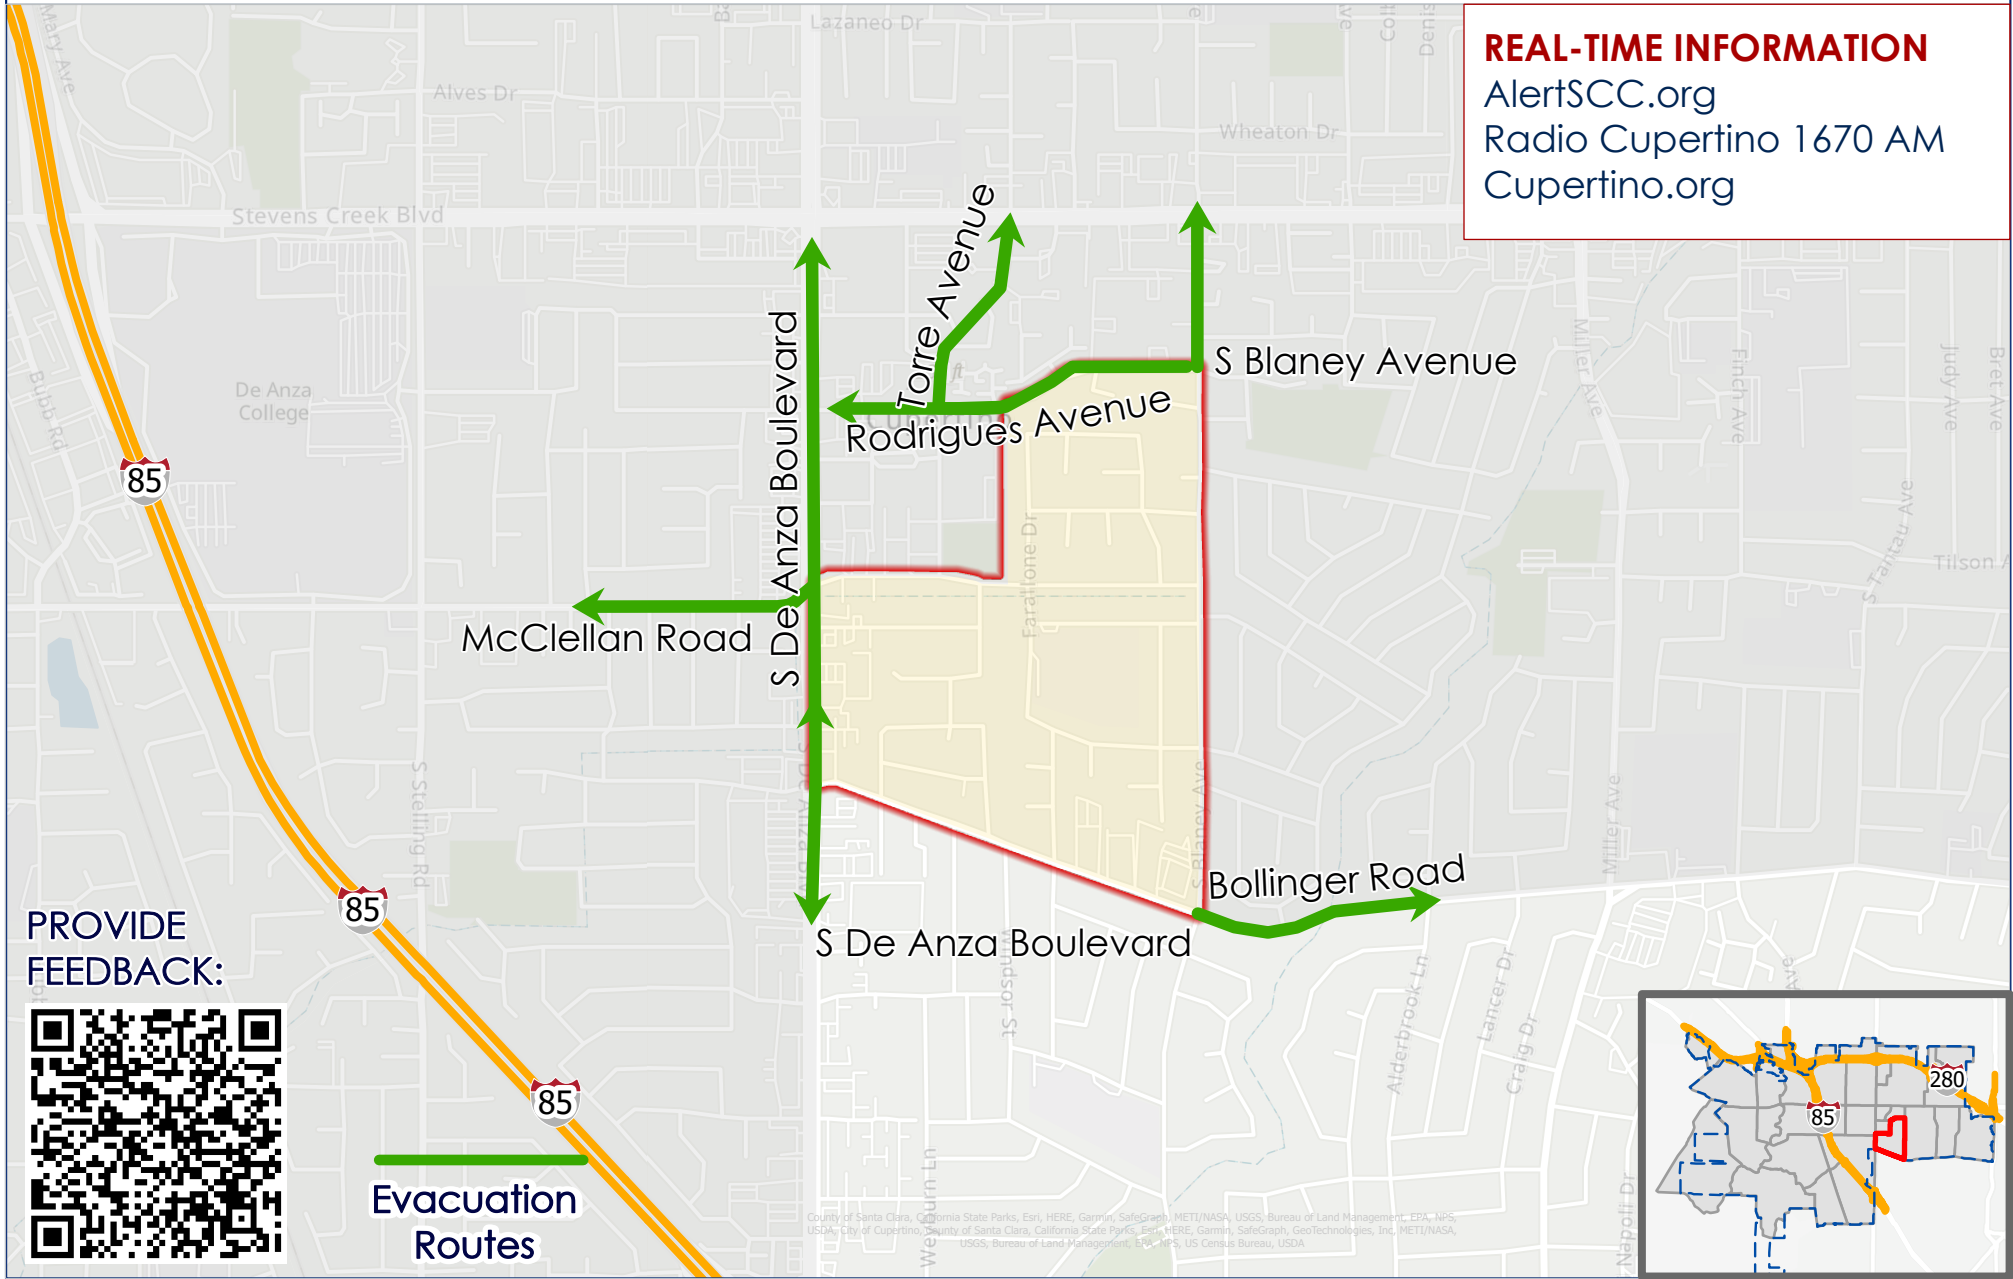

CUPERTINO

ZONE ID: CUP-E025

Know **all ways out** in the event of an evacuation
specific routes will be identified in an incident

REAL-TIME INFORMATION
AlertSCC.org
Radio Cupertino 1670 AM
Cupertino.org