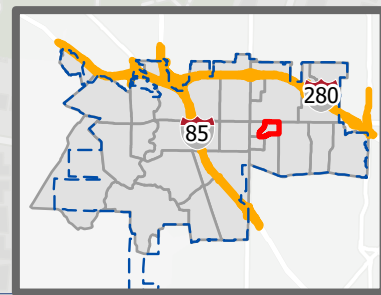

CUPERTINO

ZONE ID: CUP-E024

Know **all ways out** in the event of an evacuation
specific routes will be identified in an incident

REAL-TIME INFORMATION
Alert$CC.org
Radio Cupertino 1670 AM
Cupertino.org

Stevens Creek Boulevard

Stevens Creek Boulevard

Rodrigues Avenue

S Blaney Avenue

N Blaney Avenue

PROVIDE
FEEDBACK:

Evacuation
Routes