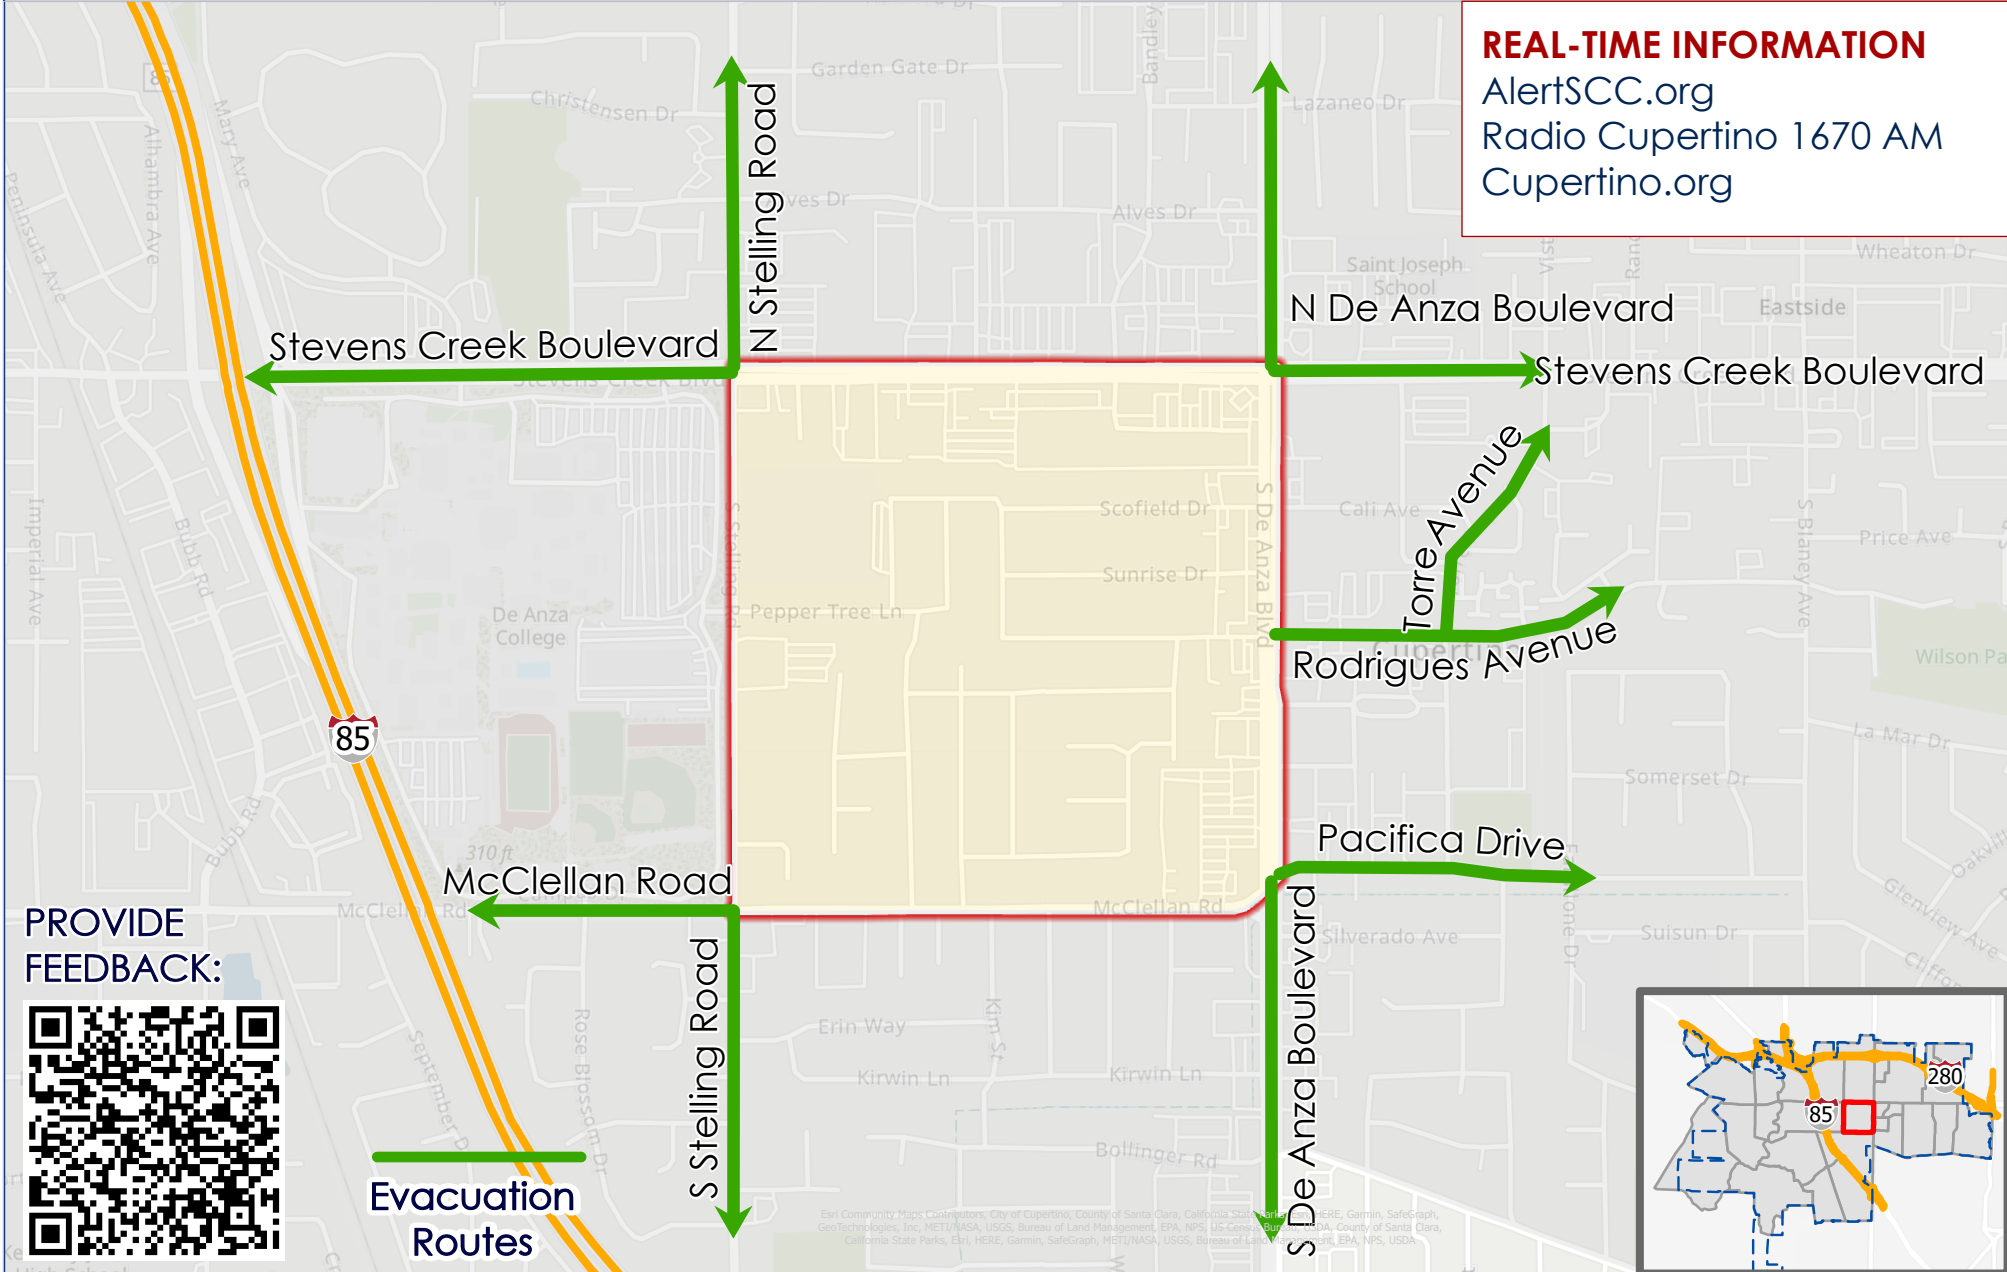

CUPERTINO

ZONE ID: CUP-E021

Know **all ways out** in the event of an evacuation
specific routes will be identified in an incident

REAL-TIME INFORMATION
AlertSCC.org
Radio Cupertino 1670 AM
Cupertino.org