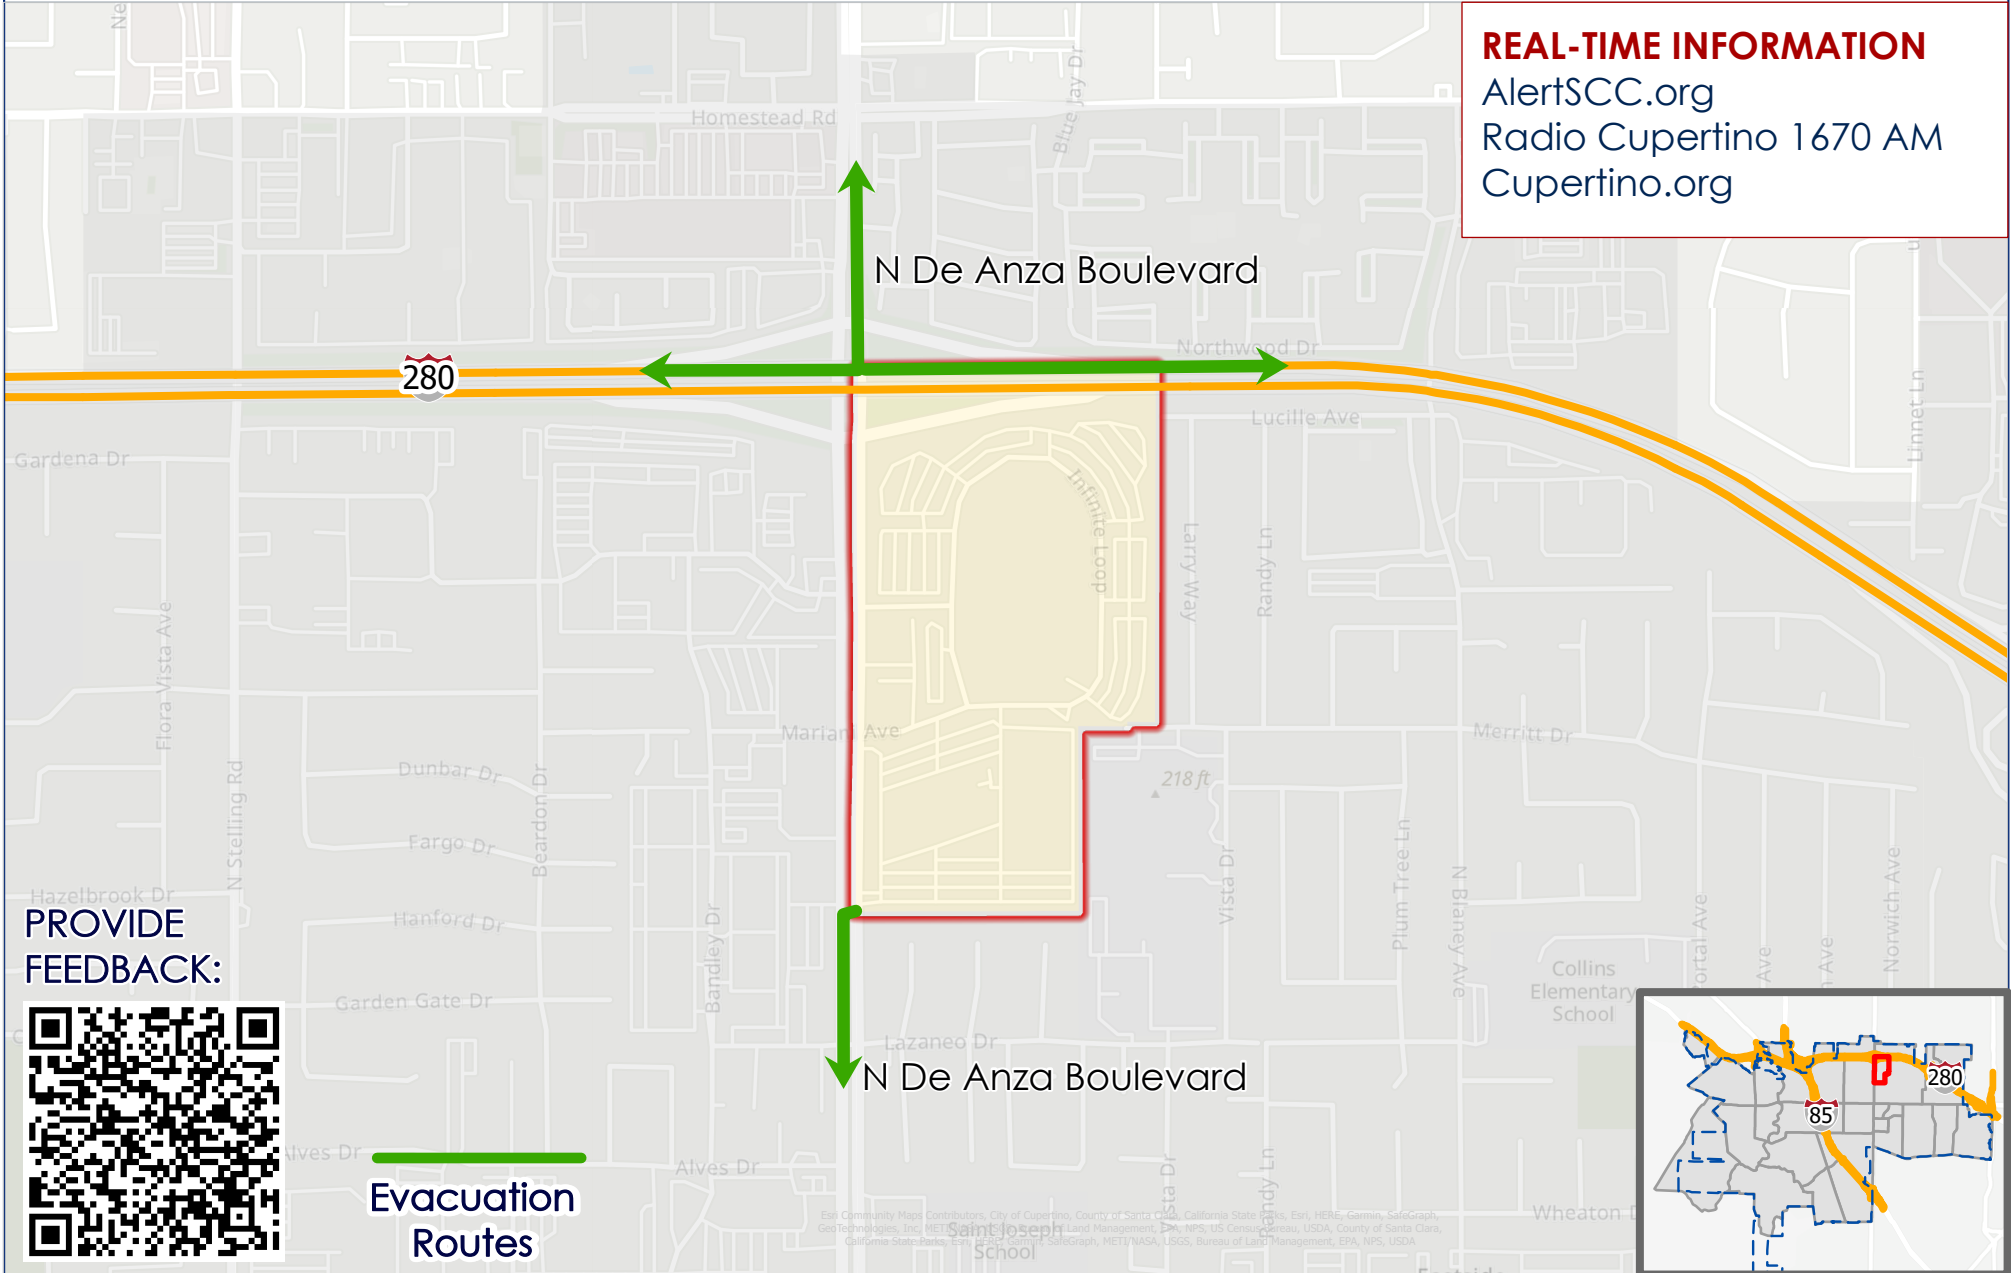

CUPERTINO

ZONE ID: CUP-E013

Know **all ways out** in the event of an evacuation
specific routes will be identified in an incident

REAL-TIME INFORMATION

AlertSCC.org
Radio Cupertino 1670 AM
Cupertino.org