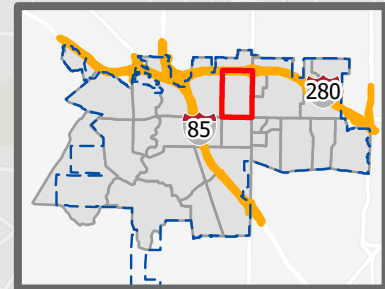

CUPERTINO

ZONE ID: CUP-E012

Know **all ways out** in the event of an evacuation
specific routes will be identified in an incident

REAL-TIME INFORMATION
AlertSCC.org
Radio Cupertino 1670 AM
Cupertino.org

PROVIDE
FEEDBACK:

Evacuation
Routes