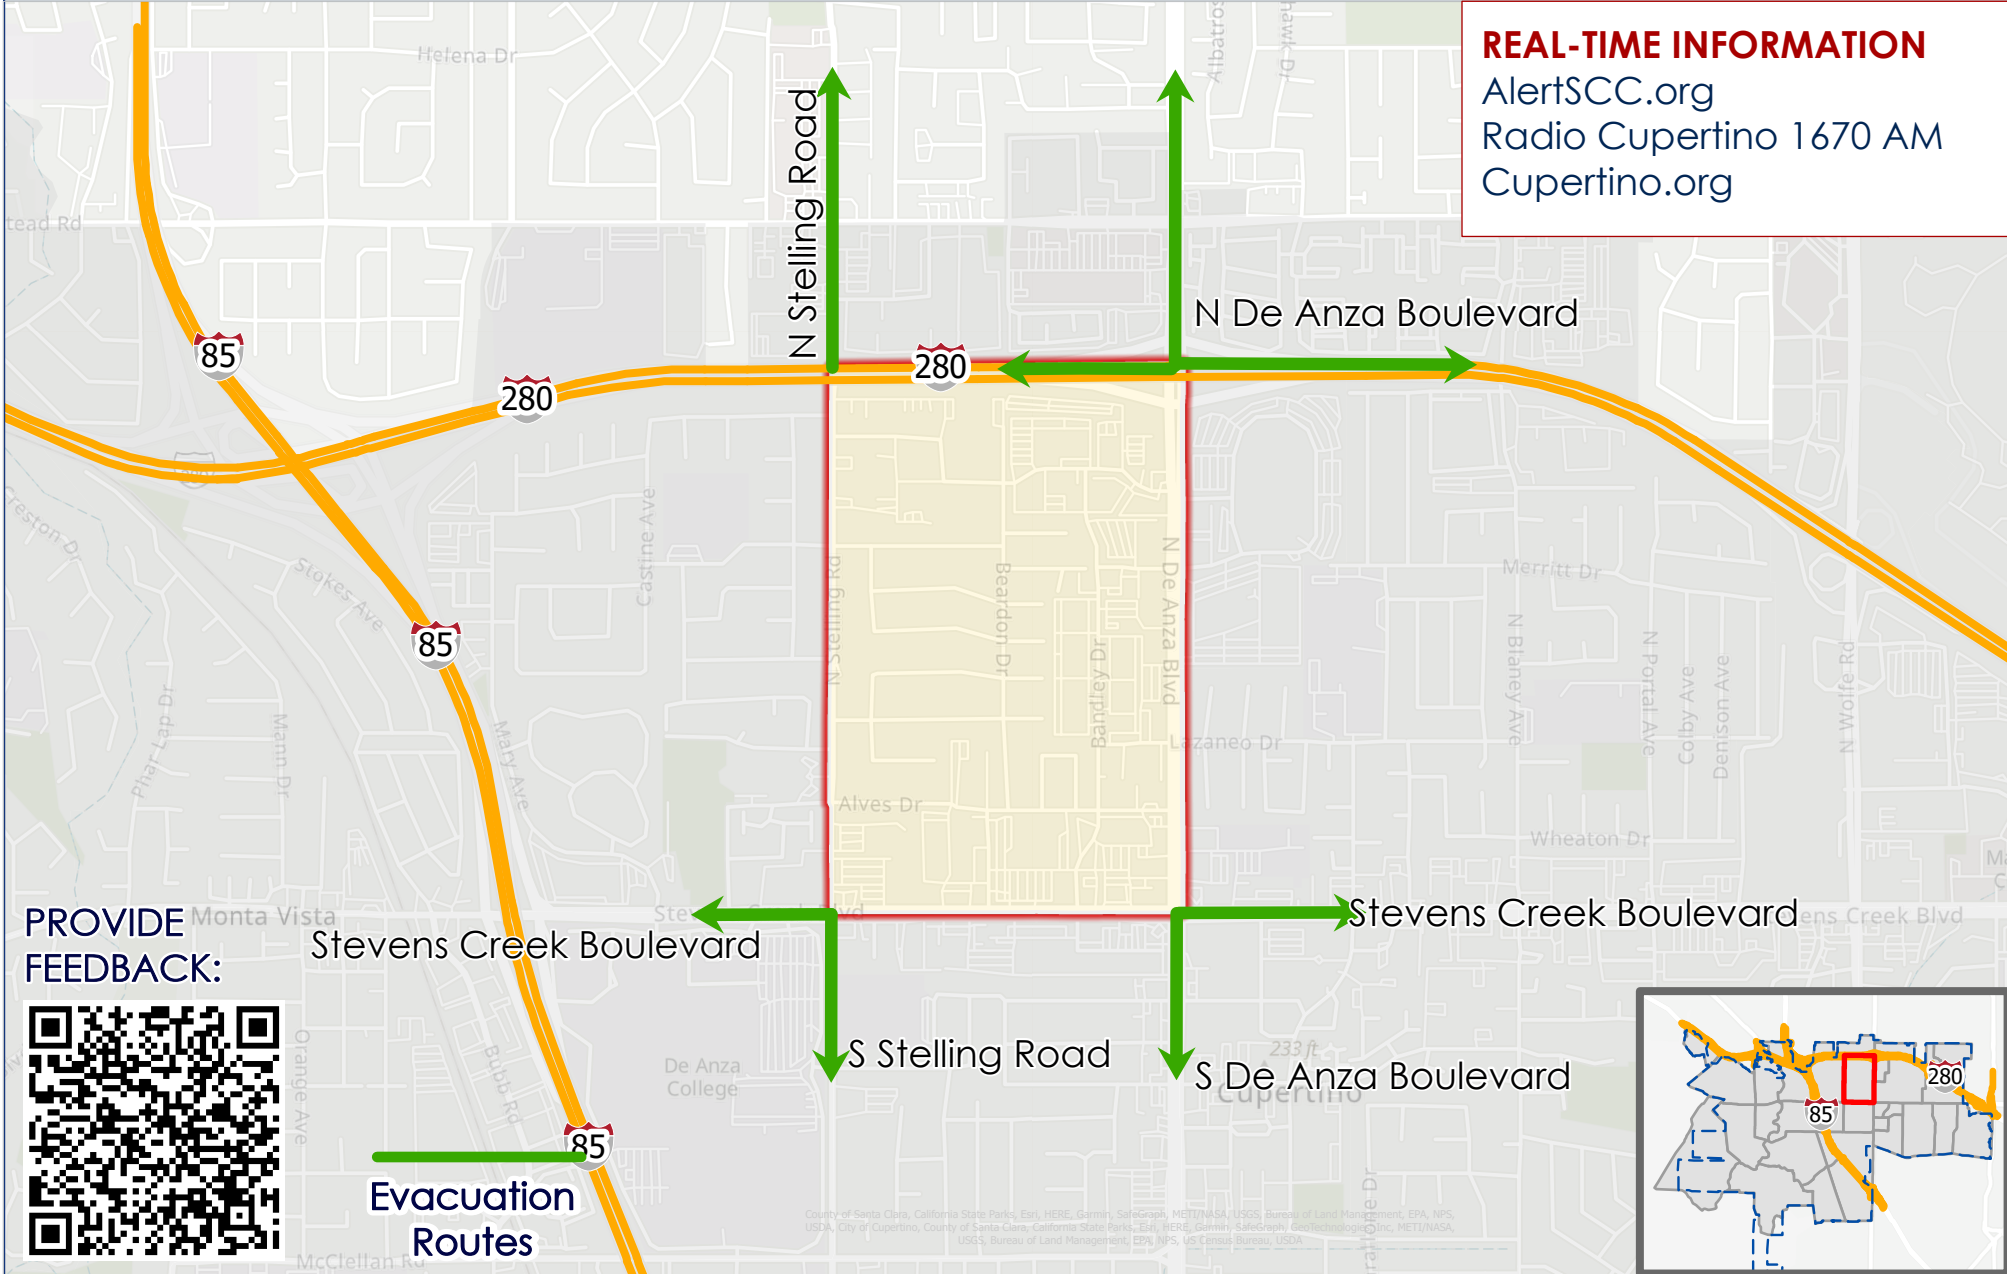

CUPERTINO

ZONE ID: CUP-E012

Know **all ways out** in the event of an evacuation
specific routes will be identified in an incident

REAL-TIME INFORMATION
AlertSCC.org
Radio Cupertino 1670 AM
Cupertino.org