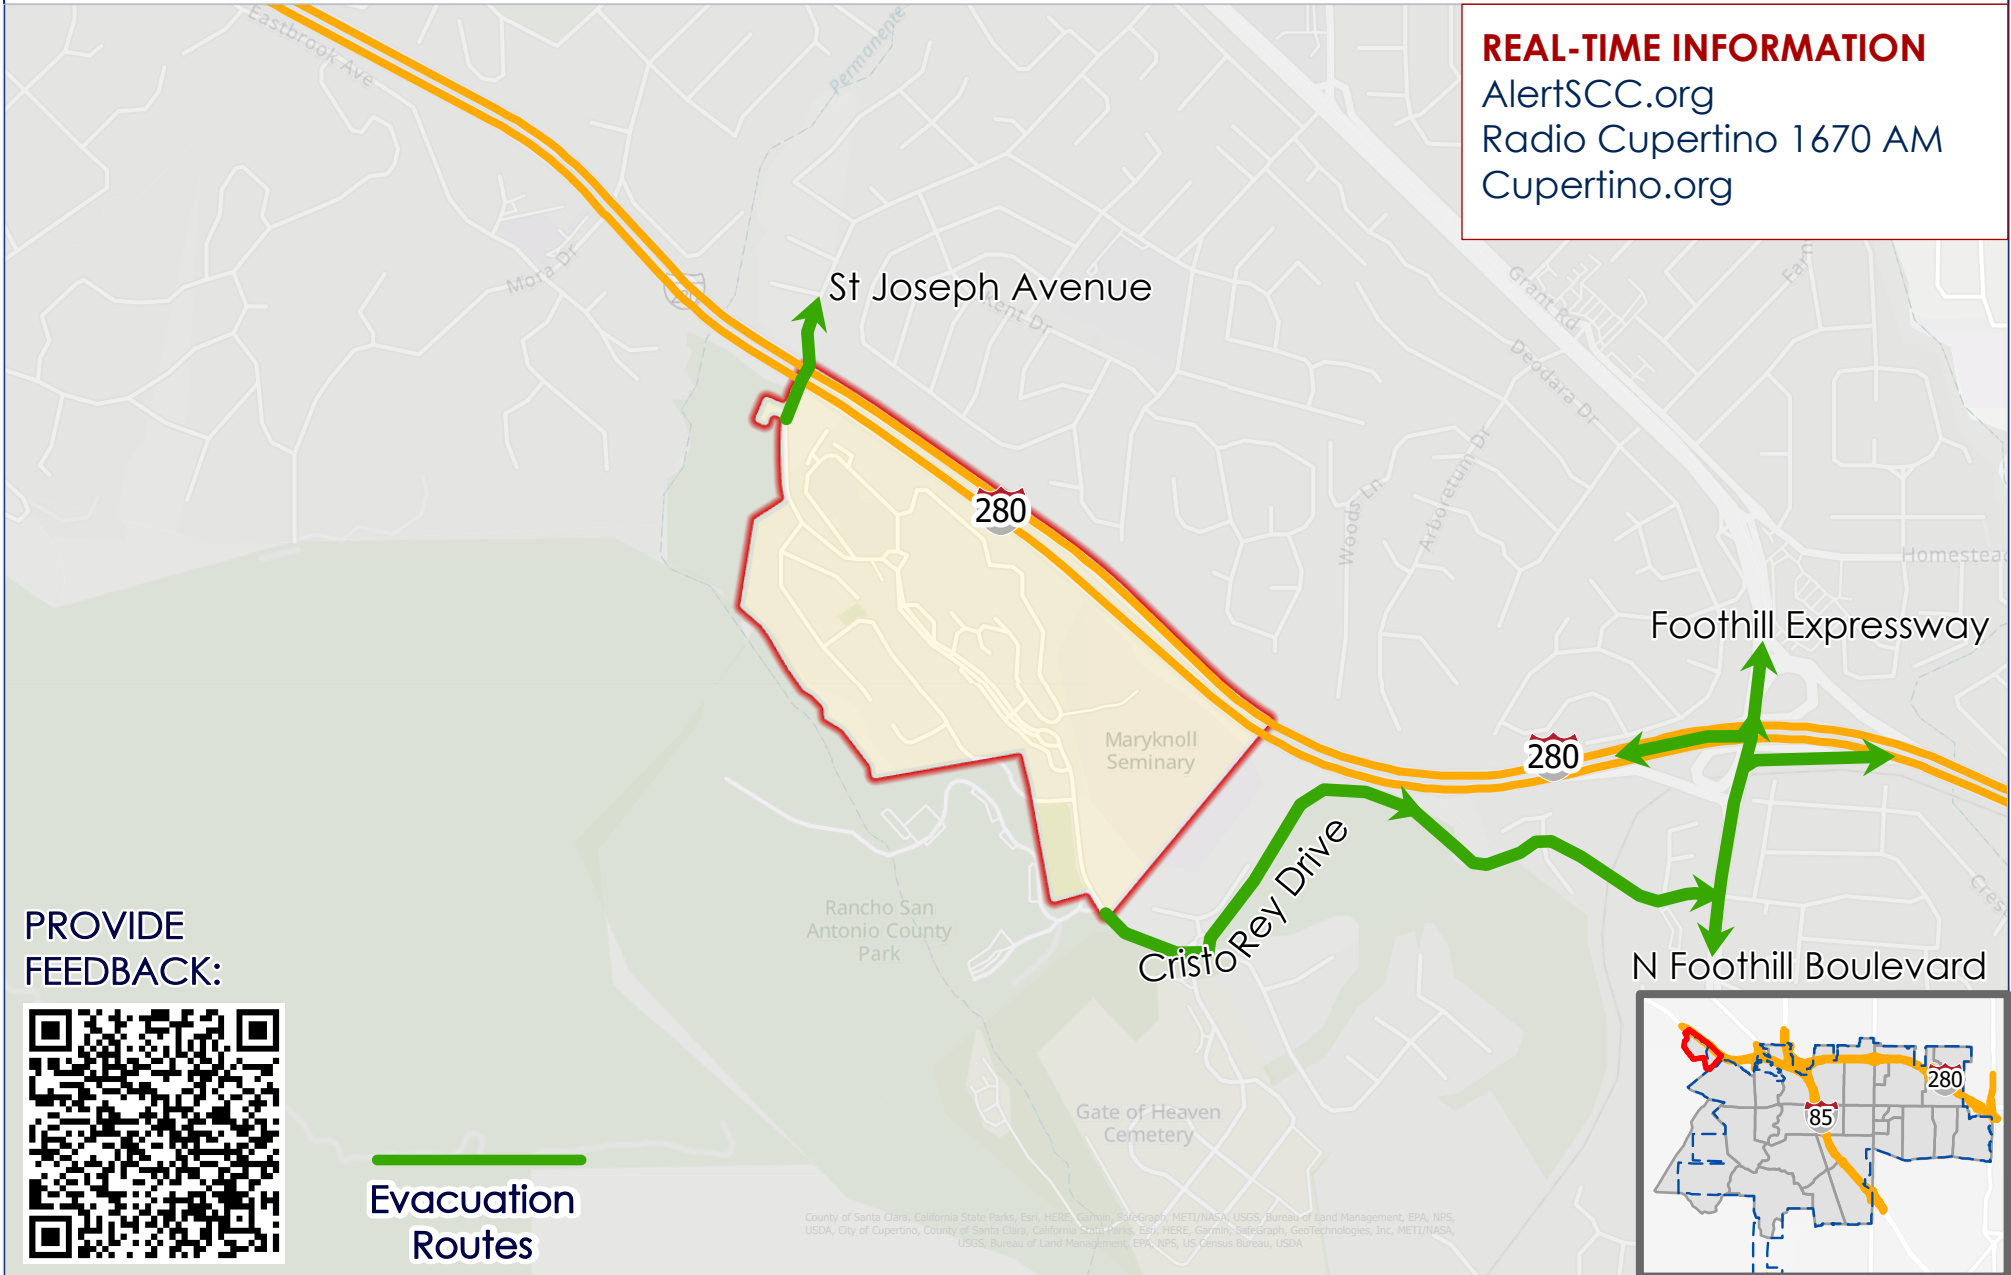

CUPERTINO

ZONE ID: CUP-E007

Know **all ways out** in the event of an evacuation
specific routes will be identified in an incident

REAL-TIME INFORMATION

AlertSCC.org
Radio Cupertino 1670 AM
Cupertino.org