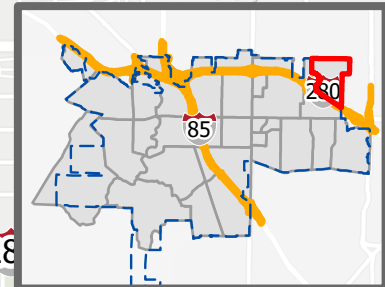

CUPERTINO

ZONE ID: CUP-E006

Know **all ways out** in the event of an evacuation
specific routes will be identified in an incident

REAL-TIME INFORMATION
AlertSCC.org
Radio Cupertino 1670 AM
Cupertino.org

PROVIDE
FEEDBACK:

Evacuation
Routes

KNOW ALL WAYS OUT OF YOUR NEIGHBORHOOD
SPECIFIC ROUTES WILL BE IDENTIFIED BASED ON AN INCIDENT

1. Have a **PLAN**

- For every member of your household
- Prepare Now: visit Cupertino's Office of Emergency Management at cupertino.org/emergency
- Learn about wildfire safety at sccfd.org