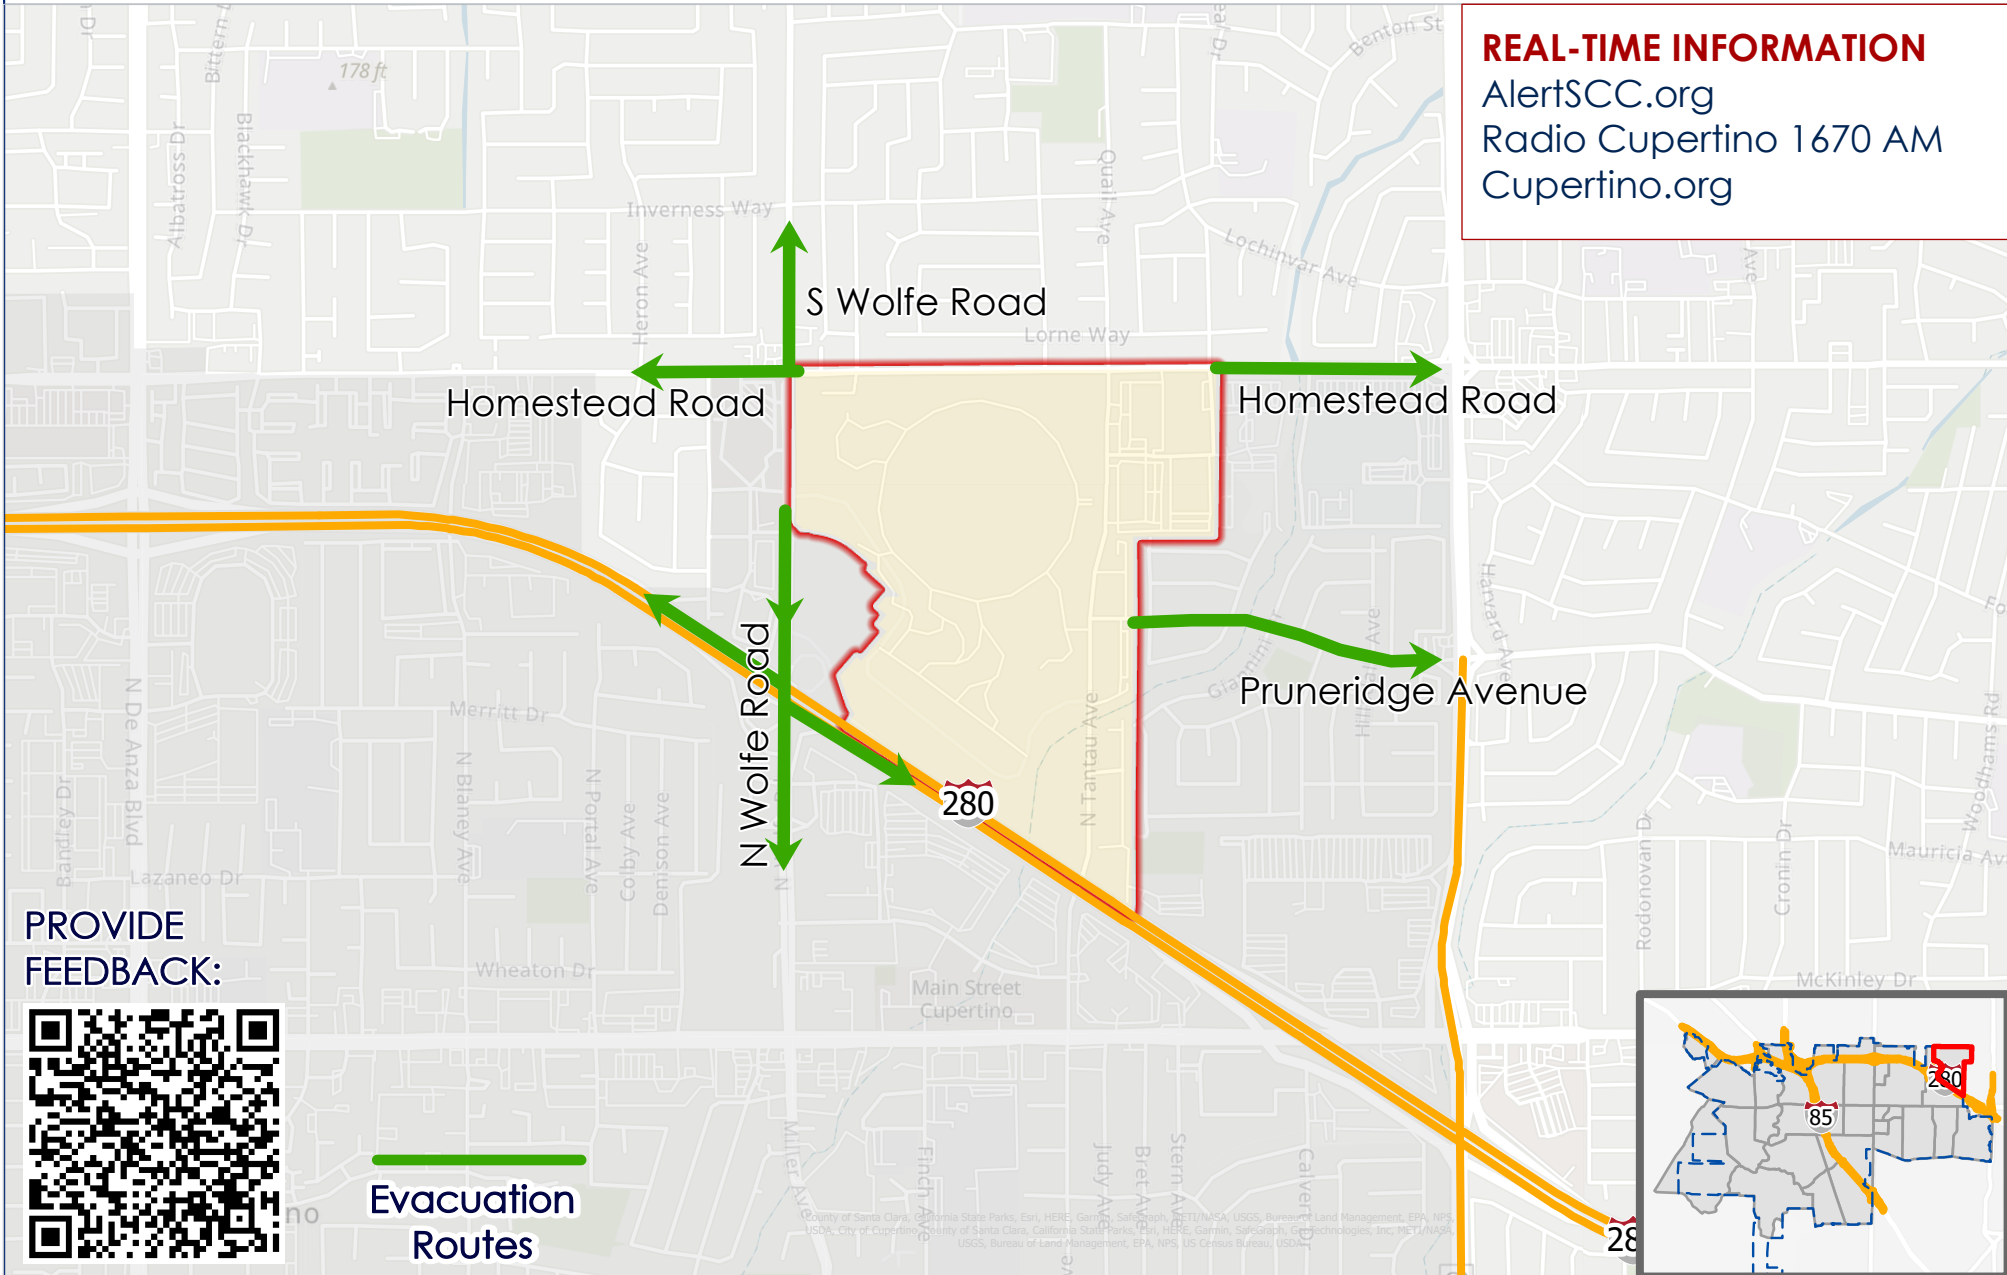

CUPERTINO

ZONE ID: CUP-E006

Know **all ways out** in the event of an evacuation
specific routes will be identified in an incident

REAL-TIME INFORMATION
AlertSCC.org
Radio Cupertino 1670 AM
Cupertino.org

PROVIDE
FEEDBACK:

Evacuation
Routes

KNOW ALL WAYS OUT OF YOUR NEIGHBORHOOD
SPECIFIC ROUTES WILL BE IDENTIFIED BASED ON AN INCIDENT

1. Have a **PLAN**

- For every member of your household
- Prepare Now: visit Cupertino's Office of Emergency Management at cupertino.org/emergency
- Learn about wildfire safety at sccfd.org

2. Know your **NEIGHBORS**

- Share vehicles
- Share information
- Who might need extra help?

3. Be Ready to **GO!**

- Register to receive evacuation orders: AlertSCC.org
- Register to receive power outage alerts: pge.com
- Tune your radio to RADIO CUPERTINO [1670 AM](http://1670AM)